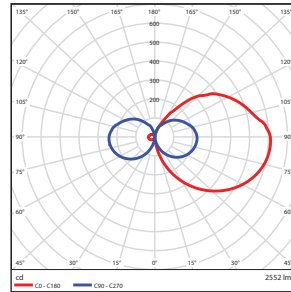

FXHBL100

Zonal Lumen Summary

Zone	Lumens	% Luminaire
0-30	65.00	2.50
0-40	160.11	6.30
0-60	520.01	20.40
60-80	560.19	22.00
70-80	299.36	11.70
90-120	794.96	31.20
90-180	1153.34	45.20
0-180	2551.81	100.00

Total Luminaire Efficiency = 100.00%