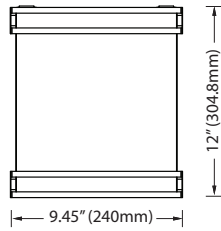

Total Luminaire Efficiency = 100.00%

Product Dimension

12-inch

Weight: 2.75-lbs

24-inch

Weight: 4.41-lbs

Package

12-inch