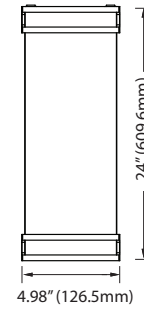

Total Luminaire Efficiency = 100.00%

Product Dimension

12-inch

Weight: 2.75-lbs

24-inch

Weight: 4.41-lbs

Package

12-inch

Package  
(Master)

2

24-inch

Package  
(Master)

2