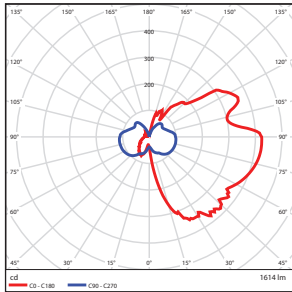

### RETROFIT / SAVE ENERGY

Replace CFL and Incandescent light with LED

Ordering Information

Code	Description	CCT	Watt	Lumen	Equiv Wattage	Size	Beam Angle	Dim	Rated Hrs	UL Damp	
7018	LED-FXDAL23/12FR/830/NI	3000K	23	1,610	150	12-inch	Flood	Yes	50,000	●	●
7019	LED-FXDAL23/12FR/840/NI	4000K	23	1,610	150	12-inch	Flood	Yes	50,000	●	●
7020	LED-FXDAL23/24FR/830/NI	3000K	23	2,000	200	24-inch	Flood	Yes	50,000	●	●
7021	LED-FXDAL23/24FR/840/NI	4000K	23	2,000	200	24-inch	Flood	Yes	50,000	●	●

Photometric Data

Base

FXHBL75

Zonal Lumen Summary

Zone	Lumens	% Luminaire
0-30	107.96	6.70
0-40	212.65	13.20
0-60	491.87	30.50
60-80	332.94	20.60
70-80	172.51	10.70
90-120	399.27	24.70
90-180	610.52	37.80
0-180	1613.77	100.00