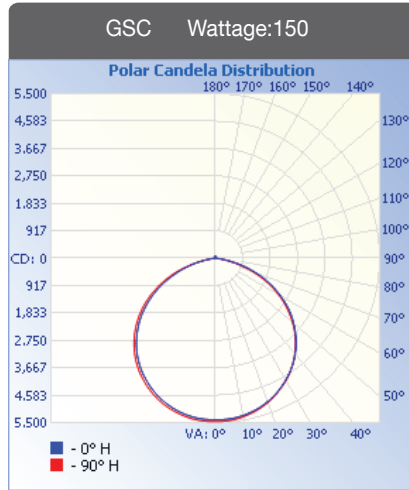

Applications

- ▶ Gas Station Lighting

Color Choices

White

Qualifications

ORDERING INFORMATION

Item Code	Description	Color Temp	Wattage	Lumen Output	Equivalent Wattage	Voltage	Beam Angle	CRI	Rated Hours		
7440	LED-FXGSC45/50K/WH	5000K	45	5,400	250W	120-277V	115°	>80	50,000	•	•
7441	LED-FXGSC75/50K/WH	5000K	75	9,000	320W	120-277V	115°	>80	50,000	•	•
7553	LED-FXGSC100/50K/WH	5000K	100	12,000	400W	120-277V	115°	>80	50,000	•	•
7555	LED-FXGSC150/50K/WH	5000K	150	18,052	400W	120-277V	115°	>80	50,000	•	•

► Dimensions

	Item	A	B	C	Weight (lbs)
	45W	12.70-in	1.90-in	10.00-in	15
	75W	12.70-in	1.90-in	10.00-in	15
	100W	18.70-in	1.57-in	9.25-in	24
	150W	18.70-in	1.57-in	9.25-in	24

► Illuminance Distribution

Illuminance at a Distance

	Center Beam fc	Beam Width
3.0R	494.4 fc	9.3 ft 9.3 ft
6.0R	123.6 fc	18.5 ft 18.6 ft
9.0R	54.9 fc	27.8 ft 27.9 ft
12.0R	30.9 fc	37.0 ft 37.2 ft
15.0R	19.8 fc	46.3 ft 46.5 ft

■ Vert. Spread: 114.1°
■ Horiz. Spread: 114.3°

Illuminance at a Distance

	Center Beam fc	Beam Width
4.0R	337.8 fc	12.4 ft 12.6 ft
8.0R	84.4 fc	24.8 ft 25.1 ft
12.0R	37.5 fc	37.2 ft 37.7 ft
16.0R	21.1 fc	49.6 ft 50.3 ft
20.0R	13.5 fc	62.0 ft 62.9 ft