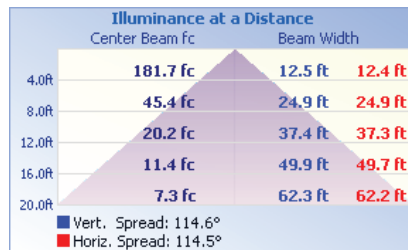

Applications

- ▶ Gas Station Lighting

Color Choices

White

Qualifications

ORDERING INFORMATION

Item Code	Description	Color Temp	Wattage	Lumen Output	Equivalent Wattage	Voltage	Beam Angle	CRI	Rated Hours		
7440	LED-FXGSC45/50K/WH	5000K	45	5,400	250W	120-277V	115°	>80	50,000	•	•
7441	LED-FXGSC75/50K/WH	5000K	75	9,000	320W	120-277V	115°	>80	50,000	•	•
7553	LED-FXGSC100/50K/WH	5000K	100	12,000	400W	120-277V	115°	>80	50,000	•	•
7555	LED-FXGSC150/50K/WH	5000K	150	18,052	400W	120-277V	115°	>80	50,000	•	•

► Dimensions

	Item	A	B	C	Weight (lbs)
	45W	12.70-in	1.90-in	10.00-in	15
	75W	12.70-in	1.90-in	10.00-in	15
	100W	18.70-in	1.57-in	9.25-in	24
	150W	18.70-in	1.57-in	9.25-in	24

► Illuminance Distribution

Illuminance at a Distance

	Center Beam fc	Beam Width
3.0R	494.4 fc	9.3 ft 9.3 ft
6.0R	123.6 fc	18.5 ft 18.6 ft
9.0R	54.9 fc	27.8 ft 27.9 ft
12.0R	30.9 fc	37.0 ft 37.2 ft
15.0R	19.8 fc	46.3 ft 46.5 ft

■ Vert. Spread: 114.1°
■ Horiz. Spread: 114.3°