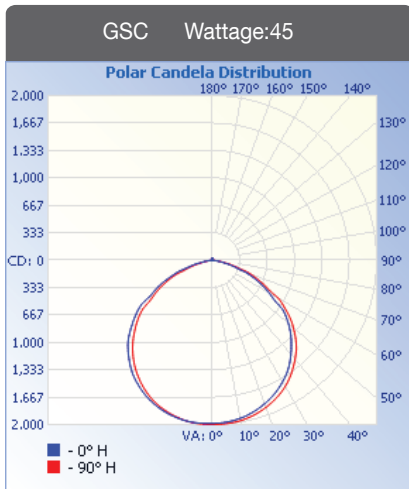

Applications

- ▶ Gas Station Lighting

Color Choices

White

Qualifications

ORDERING INFORMATION

Item Code	Description	Color Temp	Wattage	Lumen Output	Equivalent Wattage	Voltage	Beam Angle	CRI	Rated Hours		
7440	LED-FXGSC45/50K/WH	5000K	45	5,400	250W	120-277V	115°	>80	50,000	•	•
7441	LED-FXGSC75/50K/WH	5000K	75	9,000	320W	120-277V	115°	>80	50,000	•	•
7553	LED-FXGSC100/50K/WH	5000K	100	12,000	400W	120-277V	115°	>80	50,000	•	•
7555	LED-FXGSC150/50K/WH	5000K	150	18,052	400W	120-277V	115°	>80	50,000	•	•

► Dimensions

	Item	A	B	C	Weight (lbs)
	45W	12.70-in	1.90-in	10.00-in	15
	75W	12.70-in	1.90-in	10.00-in	15
	100W	18.70-in	1.57-in	9.25-in	24
	150W	18.70-in	1.57-in	9.25-in	24

► Illuminance Distribution

Illuminance at a Distance

	Center Beam fc	Beam Width
3.0R	494.4 fc	9.3 ft 9.3 ft
6.0R	123.6 fc	18.5 ft 18.6 ft
9.0R	54.9 fc	27.8 ft 27.9 ft
12.0R	30.9 fc	37.0 ft 37.2 ft
15.0R	19.8 fc	46.3 ft 46.5 ft

■ Vert. Spread: 114.1°
■ Horiz. Spread: 114.3°

Illuminance at a Distance

	Center Beam fc	Beam Width
4.0R	337.8 fc	12.4 ft 12.6 ft
8.0R	84.4 fc	24.8 ft 25.1 ft
12.0R	37.5 fc	37.2 ft 37.7 ft
16.0R	21.1 fc	49.6 ft 50.3 ft
20.0R	13.5 fc	62.0 ft 62.9 ft