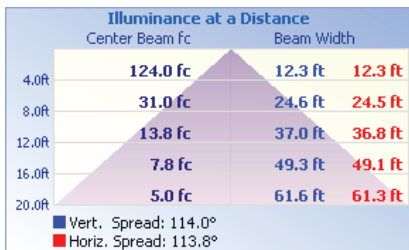

Applications

- ▶ Gas Station Lighting

Color Choices

White

Qualifications

ORDERING INFORMATION

Item Code	Description	Color Temp	Wattage	Lumen Output	Equivalent Wattage	Voltage	Beam Angle	CRI	Rated Hours		
7440	LED-FXGSC45/50K/WH	5000K	45	5,400	250W	120-277V	115°	>80	50,000	•	•
7441	LED-FXGSC75/50K/WH	5000K	75	9,000	320W	120-277V	115°	>80	50,000	•	•
7553	LED-FXGSC100/50K/WH	5000K	100	12,000	400W	120-277V	115°	>80	50,000	•	•
7555	LED-FXGSC150/50K/WH	5000K	150	18,052	400W	120-277V	115°	>80	50,000	•	•

► Dimensions

	Item	A	B	C	Weight (lbs)
	45W	12.70-in	1.90-in	10.00-in	15
	75W	12.70-in	1.90-in	10.00-in	15
	100W	18.70-in	1.57-in	9.25-in	24
	150W	18.70-in	1.57-in	9.25-in	24

► Illuminance Distribution

Illuminance at a Distance

	Center Beam fc	Beam Width
3.0R	494.4 fc	9.3 ft 9.3 ft
6.0R	123.6 fc	18.5 ft 18.6 ft
9.0R	54.9 fc	27.8 ft 27.9 ft
12.0R	30.9 fc	37.0 ft 37.2 ft
15.0R	19.8 fc	46.3 ft 46.5 ft

■ Vert. Spread: 114.1°
■ Horiz. Spread: 114.3°