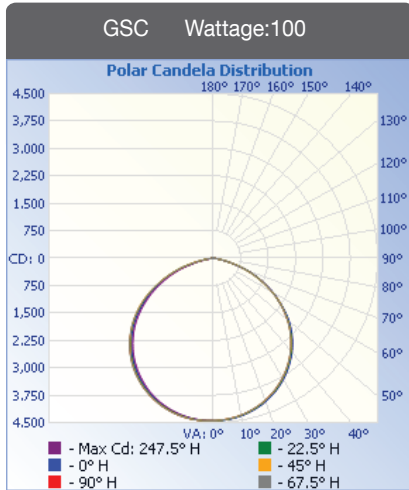

Applications

- ▶ Gas Station Lighting

Color Choices

White

Qualifications

ORDERING INFORMATION

Item Code	Description	Color Temp	Wattage	Lumen Output	Equivalent Wattage	Voltage	Beam Angle	CRI	Rated Hours		
7440	LED-FXGSC45/50K/WH	5000K	45	5,400	250W	120-277V	115°	>80	50,000	•	•
7441	LED-FXGSC75/50K/WH	5000K	75	9,000	320W	120-277V	115°	>80	50,000	•	•
7553	LED-FXGSC100/50K/WH	5000K	100	12,000	400W	120-277V	115°	>80	50,000	•	•
7555	LED-FXGSC150/50K/WH	5000K	150	18,052	400W	120-277V	115°	>80	50,000	•	•

► Dimensions

	Item	A	B	C	Weight (lbs)
	45W	12.70-in	1.90-in	10.00-in	15
	75W	12.70-in	1.90-in	10.00-in	15
	100W	18.70-in	1.57-in	9.25-in	24
	150W	18.70-in	1.57-in	9.25-in	24

► Illuminance Distribution

Illuminance at a Distance

	Center Beam fc	Beam Width
3.0R	494.4 fc	9.3 ft 9.3 ft
6.0R	123.6 fc	18.5 ft 18.6 ft
9.0R	54.9 fc	27.8 ft 27.9 ft
12.0R	30.9 fc	37.0 ft 37.2 ft
15.0R	19.8 fc	46.3 ft 46.5 ft

■ Vert. Spread: 114.1°
■ Horiz. Spread: 114.3°

Illuminance at a Distance

	Center Beam fc	Beam Width
4.0R	337.8 fc	12.4 ft 12.6 ft
8.0R	84.4 fc	24.8 ft 25.1 ft
12.0R	37.5 fc	37.2 ft 37.7 ft
16.0R	21.1 fc	49.6 ft 50.3 ft
20.0R	13.5 fc	62.0 ft 62.9 ft