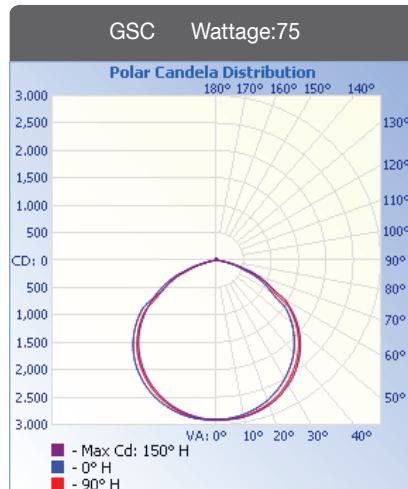

Applications

- ▶ Gas Station Lighting

Color Choices

White

Qualifications

ORDERING INFORMATION

Item Code	Description	Color Temp	Wattage	Lumen Output	Equivalent Wattage	Voltage	Beam Angle	CRI	Rated Hours		
7440	LED-FXGSC45/50K/WH	5000K	45	5,400	250W	120-277V	115°	>80	50,000	•	•
7441	LED-FXGSC75/50K/WH	5000K	75	9,000	320W	120-277V	115°	>80	50,000	•	•
7553	LED-FXGSC100/50K/WH	5000K	100	12,000	400W	120-277V	115°	>80	50,000	•	•
7555	LED-FXGSC150/50K/WH	5000K	150	18,052	400W	120-277V	115°	>80	50,000	•	•

► Dimensions

	Item	A	B	C	Weight (lbs)
	45W	12.70-in	1.90-in	10.00-in	15
	75W	12.70-in	1.90-in	10.00-in	15
	100W	18.70-in	1.57-in	9.25-in	24
	150W	18.70-in	1.57-in	9.25-in	24

► Illuminance Distribution

Illuminance at a Distance

	Center Beam fc	Beam Width
3.0R	494.4 fc	9.3 ft 9.3 ft
6.0R	123.6 fc	18.5 ft 18.6 ft
9.0R	54.9 fc	27.8 ft 27.9 ft
12.0R	30.9 fc	37.0 ft 37.2 ft
15.0R	19.8 fc	46.3 ft 46.5 ft

■ Vert. Spread: 114.1°
■ Horiz. Spread: 114.3°

Illuminance at a Distance

	Center Beam fc	Beam Width
4.0R	337.8 fc	12.4 ft 12.6 ft
8.0R	84.4 fc	24.8 ft 25.1 ft
12.0R	37.5 fc	37.2 ft 37.7 ft
16.0R	21.1 fc	49.6 ft 50.3 ft
20.0R	13.5 fc	62.0 ft 62.9 ft